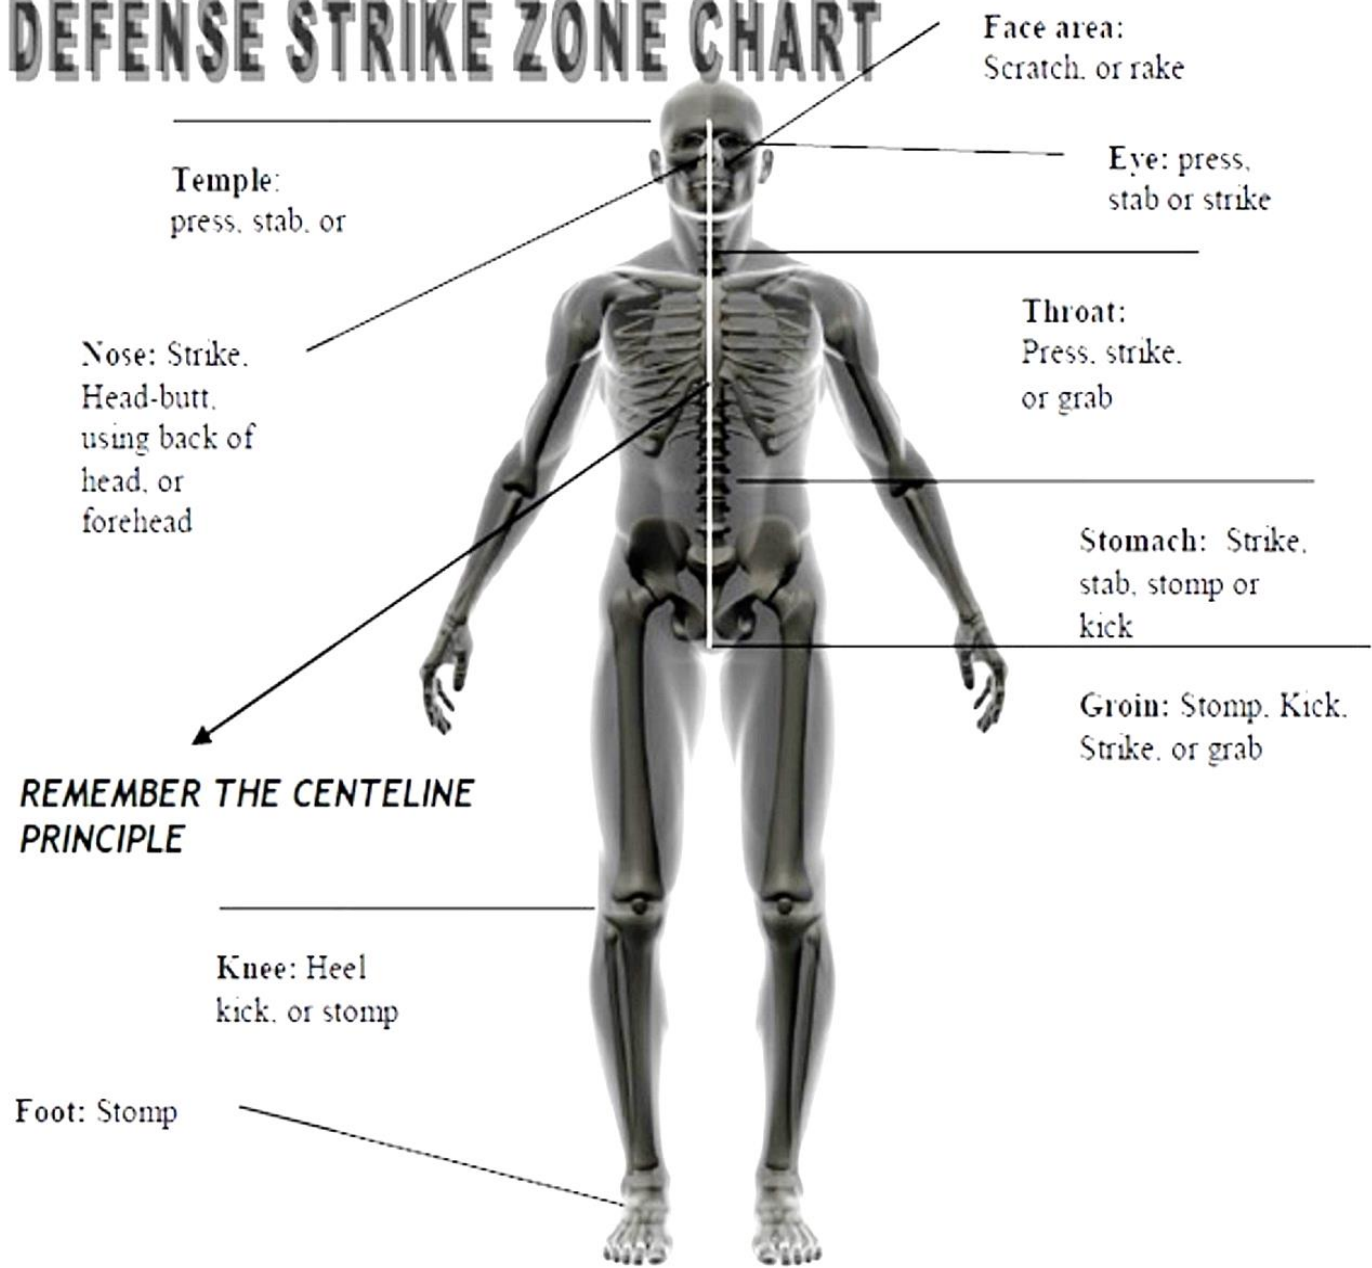

# SELF DEFENSE STRIKE ZONE CHART